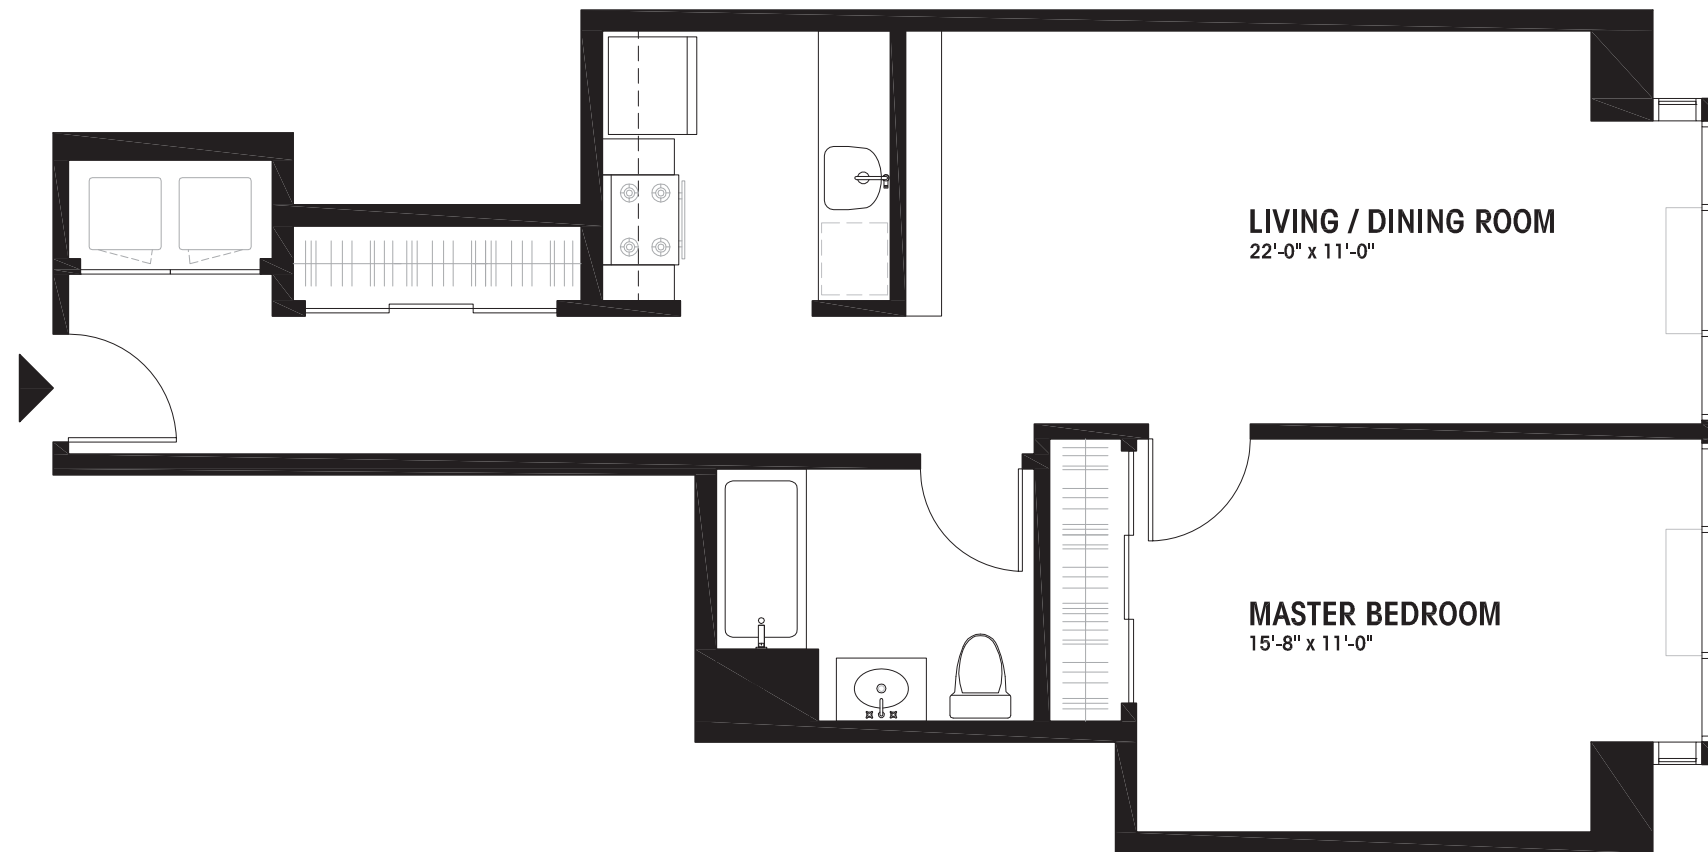

# the Grove

AT COLUMBUS DRIVE

**Units 203, 303, 403 & 503**

One Bedroom  
One Bathroom

[thegrovejc.com](http://thegrovejc.com)  
201.795.5448

Sponsor: 109 Christopher Columbus, LLC, Jersey City, NJ 07302. The actual name of the condominium is 109 Christopher Columbus Condominium. The artist representation and interior decorations, finishes, appliances and furnishings contained herein are provided for illustrative purposes only. Sponsor makes no representation(s) or warranties except as may be set forth in the offering plan. All measurements are approximate and are in accordance with normal construction variances and tolerances. The complete offering terms are in the offering plan available from sponsor. Registration No. R-4630.