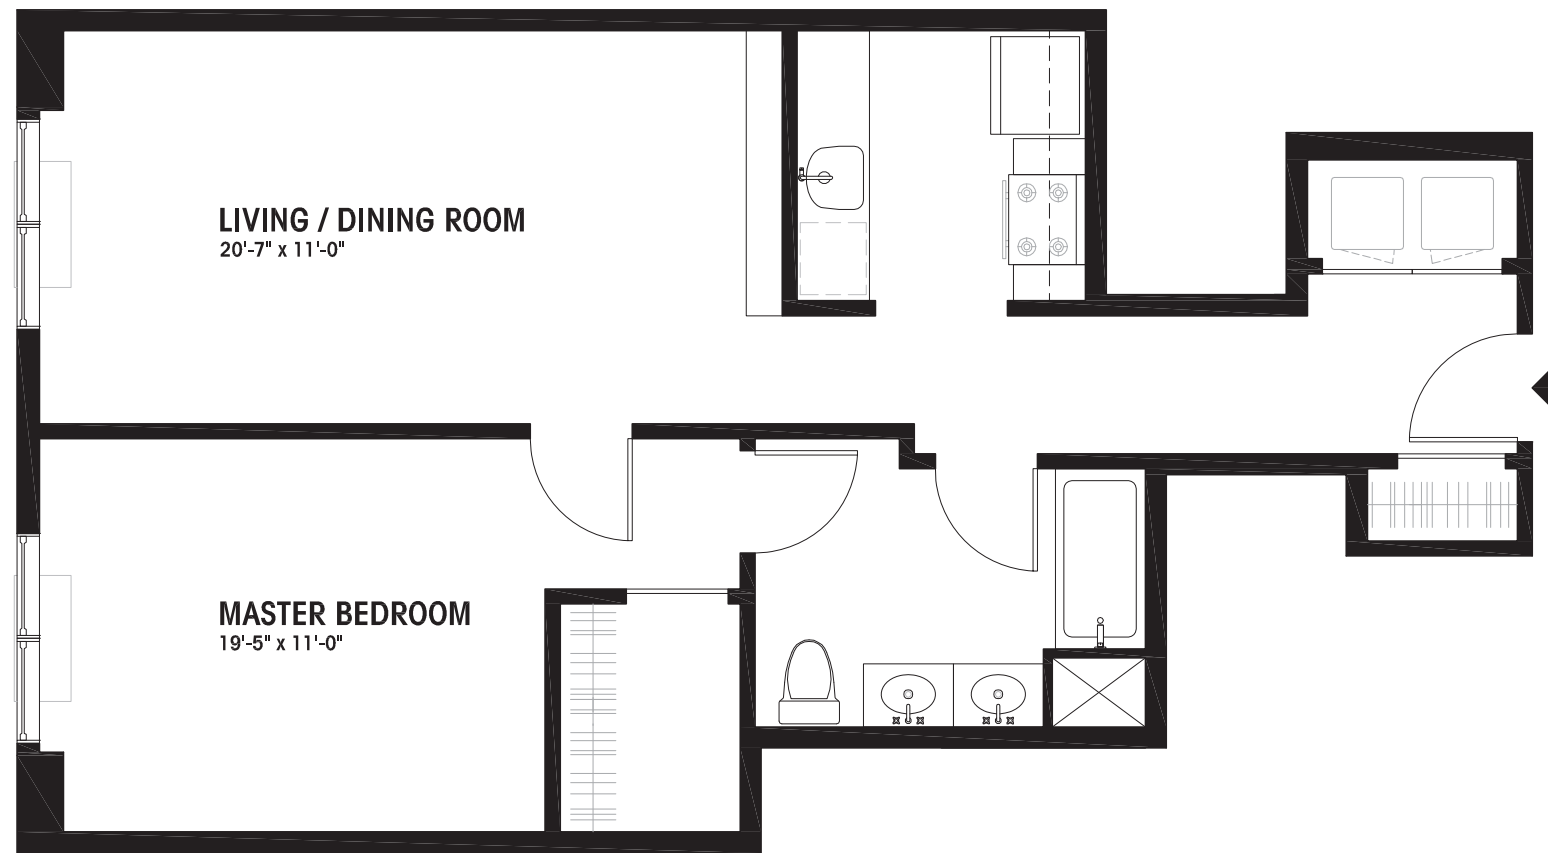

# the Grove

AT COLUMBUS DRIVE

**Units 204, 304, 404 & 504**

One Bedroom

One Bathroom

[thegrovejc.com](http://thegrovejc.com)

201.795.5448

Sponsor: 109 Christopher Columbus, LLC, Jersey City, NJ 07302. The actual name of the condominium is 109 Christopher Columbus Condominium. The artist representation and interior decorations, finishes, appliances and furnishings contained herein are provided for illustrative purposes only. Sponsor makes no representation(s) or warranties except as may be set forth in the offering plan. All measurements are approximate and are in accordance with normal construction variances and tolerances. The complete offering terms are in the offering plan available from sponsor. Registration No. R-4630.